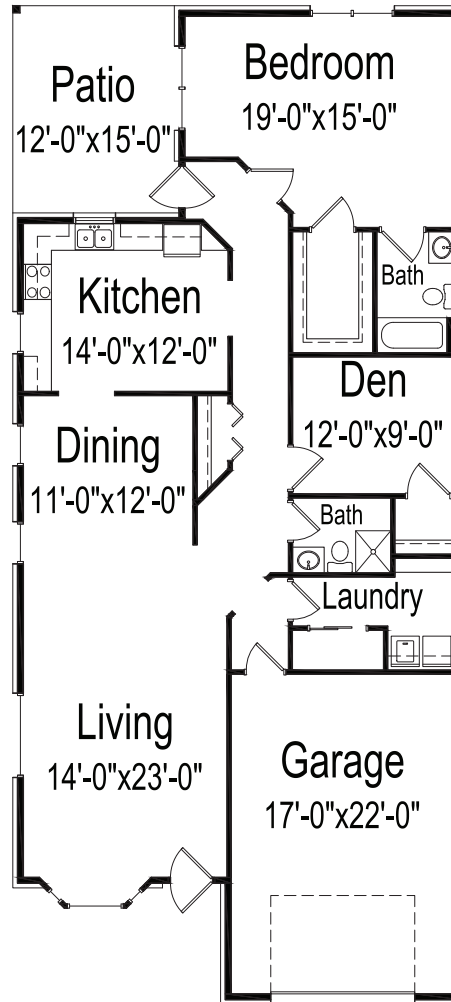

Creek Side

TWIN HOME BASIC FLOOR PLAN

(Other floor plan options available)

One bedroom/den (or can be two bedrooms), one bathroom and patio

1,526 square feet

(Dimensions and square footage may vary)

Good Samaritan Society - Denton Village

☎ (940) 383-2651

📍 2500 Hinkle Dr • Denton, TX 76201

🌐 good-sam.com

252-197-155 Rev 9/22