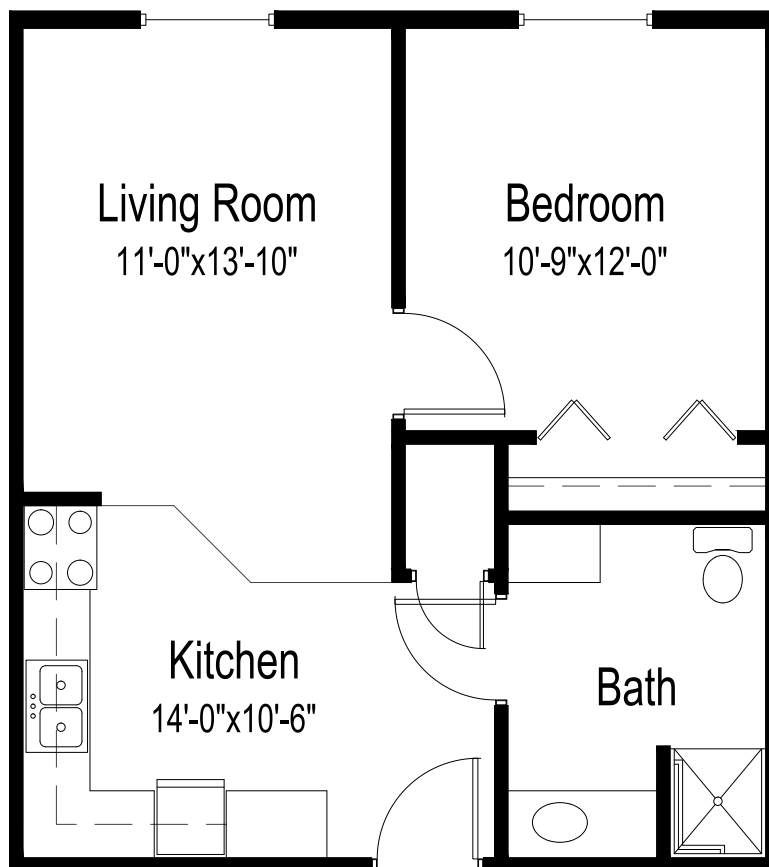

Wilde Ridge Floor Plan

One bedroom

574 sq. ft.

(Dimensions and square footage may vary)

1720 Idaho St. • Superior, NE 68978 • (402) 879-4794 • good-sam.com

The Evangelical Lutheran Good Samaritan Society (the Society) and Owner comply with applicable Federal civil rights laws and does not discriminate against any person on the grounds of race, color, national origin, disability, familial status, religion, sex, age, sexual orientation, gender identity, gender expression, veteran status or other protected statuses except as permitted by applicable law, in admission to, participation in, or receipt of the services and benefits under any of its programs and activities, and in staff and employee assignments to individuals, whether carried out by the Society directly or through a contractor or any other entity with which the Society arranges to carry out its programs and activities. All faiths or beliefs are welcome. © 2018 The Evangelical Lutheran Good Samaritan Society. All rights reserved. ATENCIÓN: si habla español, tiene a su disposición servicios gratuitos de asistencia lingüística. Llame al 1-866-477-5343. CHÚ Ý: Nếu bạn nói Tiếng Việt, có các dịch vụ hỗ trợ ngôn ngữ miễn phí dành cho bạn. Gọi số 1-866-477-5343. 182216