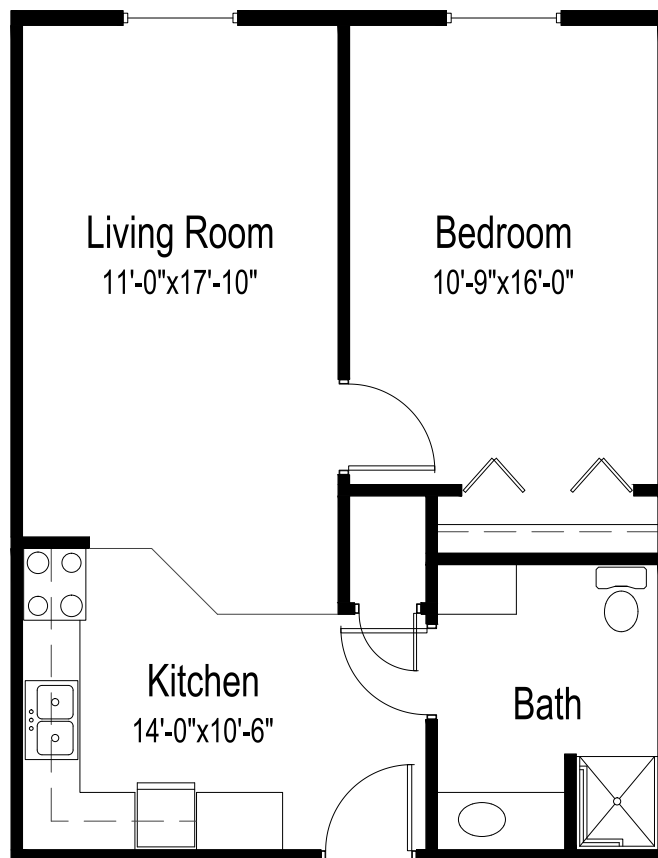

One bedroom

664 sq. ft.

(Dimensions and square footage may vary)

1720 Idaho St. • Superior, NE 68978 • (402) 879-4794 • good-sam.com

The Evangelical Lutheran Good Samaritan Society (the Society) and Owner comply with applicable Federal civil rights laws and does not discriminate against any person on the grounds of race, color, national origin, disability, familial status, religion, sex, age, sexual orientation, gender identity, gender expression, veteran status or other protected statuses except as permitted by applicable law, in admission to, participation in, or receipt of the services and benefits under any of its programs and activities, and in staff and employee assignments to individuals, whether carried out by the Society directly or through a contractor or any other entity with which the Society arranges to carry out its programs and activities. All faiths or beliefs are welcome. © 2018 The Evangelical Lutheran Good Samaritan Society. All rights reserved. ATENCIÓN: si habla español, tiene a su disposición servicios gratuitos de asistencia lingüística. Llame al 1-866-477-5343. CHÚ Ý: Nếu bạn nói Tiếng Việt, có các dịch vụ hỗ trợ ngôn ngữ miễn phí dành cho bạn. Gọi số 1-866-477-5343. 182216